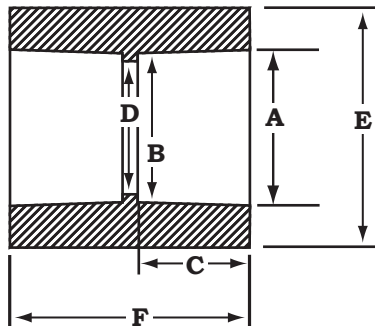

SOCKET FUSION FITTINGS

FOR REFERENCE ONLY

Swan Plastics, LLC Phone: (405) 275-4826
 6500 North Kickapoo Fax: (405) 275-3626
 Shawnee, OK 74804, USA

SOCKET COUPLINGS (IPS)

NOMINAL SIZE	DIMENSION A	DIMENSION B	DIMENSION C	DIMENSION D	DIMENSION E	DIMENSION F
3/4" IPS	1.020 ±.008	1.012 ^{+0.008} / _{-0.012}	.665 ±.005	.880 ±.015	1.450 ±.020	1.44
1" IPS	1.275 ±.008	1.267 ^{+0.008} / _{-0.012}	.720 ±.005	1.120 ±.015	1.770 ±.020	1.62
1 1/4" IPS	1.620 ±.008	1.612 ^{+0.008} / _{-0.016}	.900 ±.005	1.475 ±.015	2.295 ±.020	2.05
1 1/2" IPS	1.860 ±.010	1.849 ^{+0.010} / _{-0.020}	.930 ±.005	1.680 ±.015	2.540 ±.020	2.10
2" IPS	2.335 ±.010	2.324 ^{+0.010} / _{-0.020}	.975 ±.010	2.175 ±.015	3.275 ±.020	2.20
3" IPS	3.455 ±.015	3.439 ^{+0.015} / _{-0.025}	1.190 ±.015	3.240 ±.025	4.860 ±.030	2.77